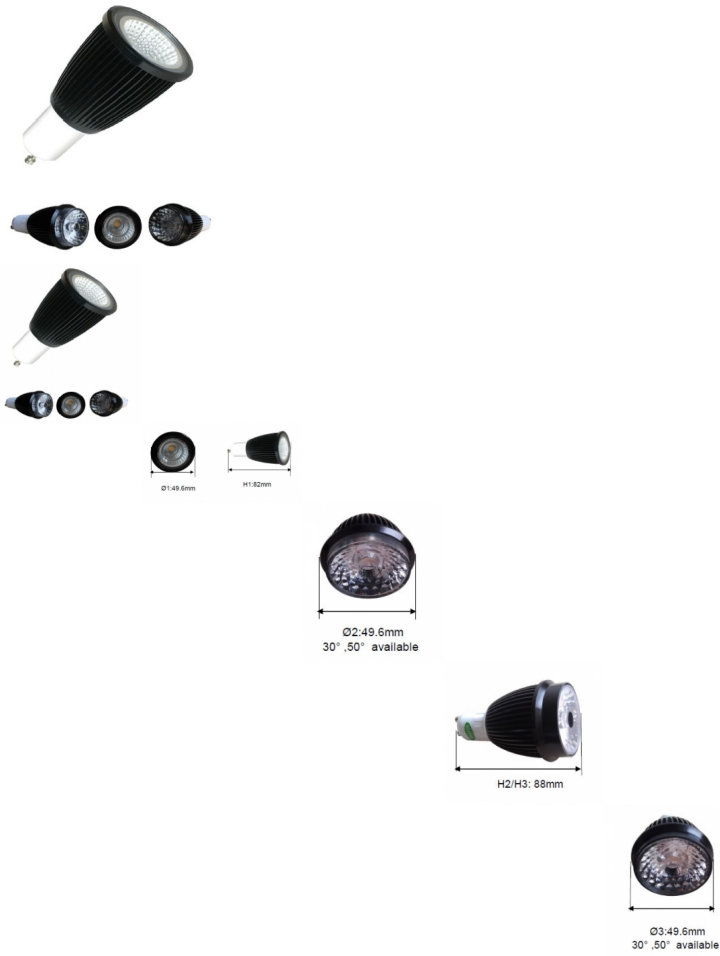

## Dimmable LED GU10

WOW-G0601 6W with latest design Adopt latests technique, will not see products solder joint/welding spot, more attractive Famous LED chip-SHARP LED High lumen-360lm High CRI>85 Use latest reflector make light more soft, equity glare prevent

- WOW-G0601 6W with latest design
- Adopt latests technique, will not see products solder joint/welding spot, more attractive
- Famous LED chip-SHARP LED
- High lumen-360lm
- High CRI>85
- Use latest reflector make light more soft, equality glare prevent

**Lighting Technique info**

<b>Input Voltge</b>	AC220-240V/100-120V 50hz
<b>Input Power</b>	6W
<b>Color Temperture</b>	3000K-5000K
<b>LED luminous Flux</b>	280-360lm
<b>CRI</b>	>85
<b>Led quantity</b>	1pcs
<b>Led brand</b>	SHARP
<b>Beam angle</b>	55°
<b>Dimmension (mm)</b>	Ø49.6*82
<b>Life span</b>	>50,000hours
<b>Operating Temperature</b>	-20?-50?