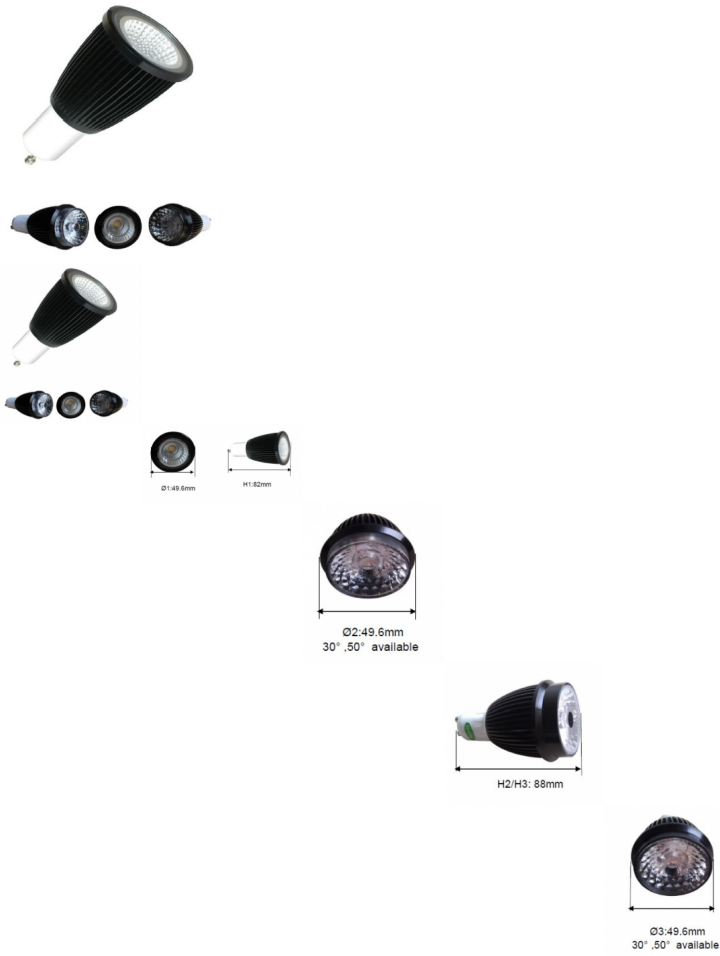

Dimmable LED GU10

WOW-G0601 6W with latest design Adopt latests technique, will not see products solder joint/welding spot, more attractive Famous LED chip-SHARP LED High lumen-360lm High CRI>85 Use latest reflector make light more soft, equity glare prevent

- WOW-G0601 6W with latest design
- Adopt latests technique, will not see products solder joint/welding spot, more attractive
- Famous LED chip-SHARP LED
- High lumen-360lm
- High CRI>85
- Use latest reflector make light more soft, equality glare prevent

Lighting Technique info

Input Voltge	AC220-240V/100-120V 50hz
Input Power	6W
Color Temperture	3000K-5000K
LED luminous Flux	280-360lm
CRI	>85
Led quantity	1pcs
Led brand	SHARP
Beam angle	55°
Dimmension (mm)	Ø49.6*82
Life span	>50,000hours
Operating Temperature	-20?-50?