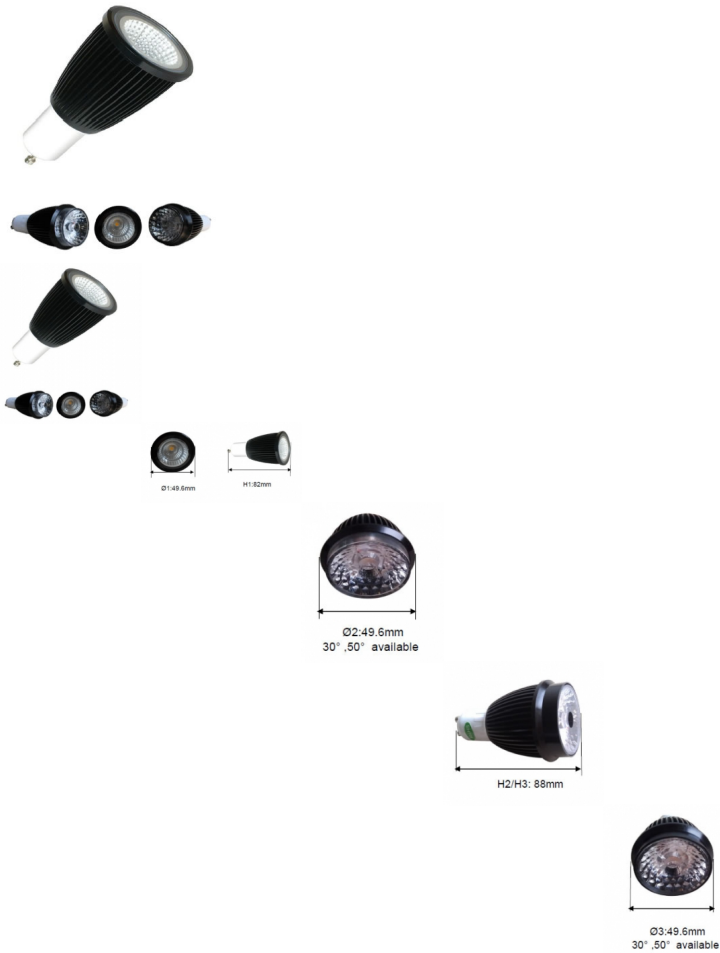

Dimmable LED GU10

WOW-G0601 6W with latest design Adopt latests technique, will not see products solder joint/welding spot, more attractive Famous LED chip-SHARP LED High lumen-360lm High CRI>85 Use latest reflector make light more soft, equity glare prevent

- WOW-G0601 6W with latest design
- Adopt latests technique, will not see products solder joint/welding spot, more attractive
- Famous LED chip-SHARP LED
- High lumen-360lm
- High CRI>85
- Use latest reflector make light more soft, equality glare prevent

Lighting Technique info

Input Voltge	AC220-240V/100-120V 50hz
Input Power	6W
Color Temperture	3000K-5000K
LED luminous Flux	280-360lm
CRI	>85
Led quantity	1pcs
Led brand	SHARP
Beam angle	55°
Dimmension (mm)	Ø49.6*82
Life span	>50,000hours
Operating Temperature	-20?-50?